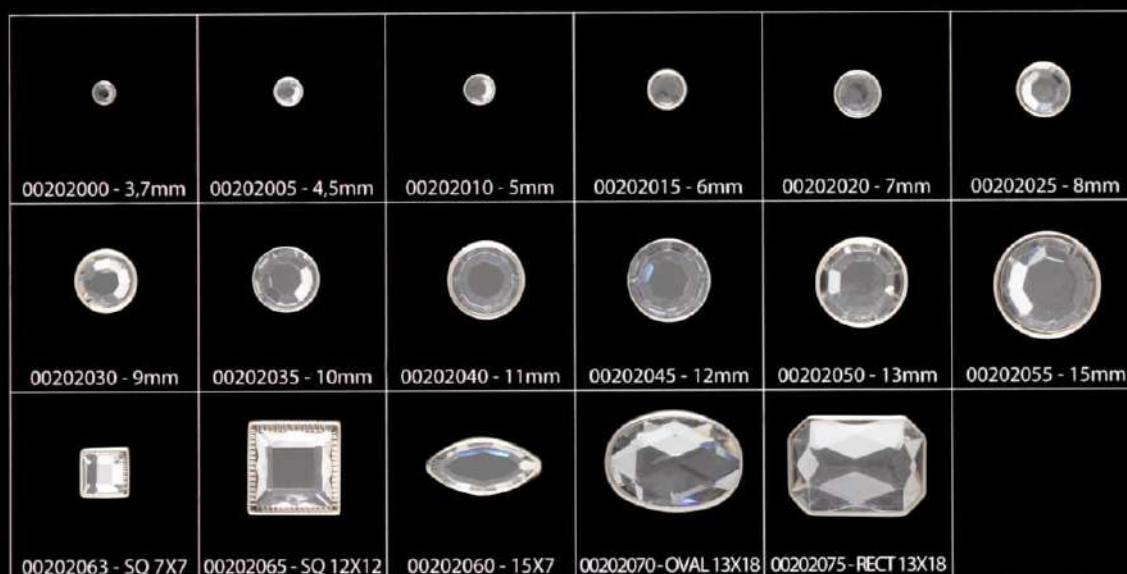

Strass griffe "Tiffany" con pietre acriliche / Acrylic stones with "Tiffany" settings

COLORI STANDARD A1 / STANDARD COLOR A1

Strass griffe con pietre acriliche / Acrylic stones with settings

COLORI STANDARD A1 / STANDARD COLOR A1